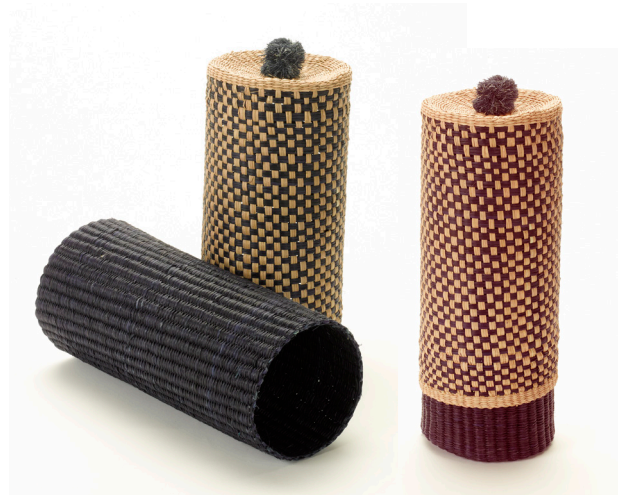

PPS 101-1 & PPS 101-2
CHEVRON WEAVE LIDDED BASKETS
LARGE: 24" H X 20" W MEDIUM: 20" H X 16" W
AVAILABLE IN DARK INDIGO (SHOWN), COCHINEAL RED

PPS 103
WOVEN BOWLS NESTED SET OF 2
AVAILABLE IN DARK INDIGO (SHOWN), COCHINEAL RED

PPS 408 B-1
CLASSIC ZIG ZAG PLANTER LARGE
16" H X 16" W X 10" B

PPS 408 B-2
CLASSIC ZIG ZAG PLANTER MEDIUM
12" H X 12" W X 8.75" B

PPH 508 A
OCCASIONAL TABLE / STOOL
COCHINEAL RED COMBINATION, NATURAL COMBINATION
(SHOWN PREVIOUS PAGE)
22" H X 17" W

PPS 401-A
SOFT LIDDED BASKETS NESTED SET OF 3
AVAILABLE IN DARK INDIGO (SHOWN), COCHINEAL RED

PPS 401-C
SOFT LIDDED BASKETS NESTED SET OF 3
BLACK

PPS 401-B
SOFT LIDDED BASKETS NESTED SET OF 3
CONFETTI

PPS 405
 RAW EDGE MULTI-SIZED PLANTERS (SET OF 3)
 AVAILABLE IN FUSCHIA

PPH 505
 WINE CARRIER
 AVAILABLE IN COCHINEAL RED, DARK INDIGO

PPS 408 A-1
 HUACA PLANTER LARGE
 L: 16" H X 16" W
 AVAILABLE IN COCHINEAL RED, DARK INDIGO

PPS 408 A-2
 HUACA PLANTER MEDIUM
 M: 14" H X 14" W
 AVAILABLE IN COCHINEAL RED, DARK INDIGO