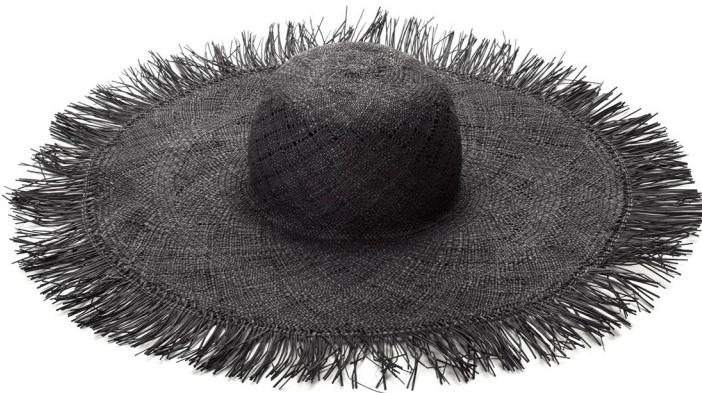

PPO 803
 OBJECT - TASSEL
 AVAILABLE IN DARK INDIGO, COCHINEAL RED, GREEN
 8"X3"

PPH 510
 SET OF NAPKING RINGS & COASTERS
 AVAILABLE IN DARK INDIGO &
 NATURAL

PPH 515-B
WOVEN GRASS RUG
60" X 35"

PPH 515-A
WOVEN GRASS RUG
48" X 78"

PPA 704
POMPOM TRIMED HAT
AVAILABLE IN NATURAL & BLACK

PPA 700
CLASSIC PANAMAHAT
NATURAL

PPA 604
TOTE

PPA 602 A
TOTE

PPA 608
SILVER TIPPED WOVEN GRASS BRACELET
AVAILABLE IN BLACK & WHITE, INDIGO & WHITE

PPA 702 A
CLASSIC BRIMMED HAT
AVAILABLE IN NATURAL & BLACK

PPA 703
WIDE BRIMMED HAT
AVAILABLE IN NATURAL & BLACK

PPL-104 - SMALL & LARGE
SHADE OPEN WEAVE LAMPS
AVAILABLE IN DARK INDIGO, GREY, COCHINEAL

PPL-101
SET OF 6 PENDANT HANDWOVEN LAMPS
AVAILABLE IN NEUTRAL COLOURWAY OR
COCHINEAL COLOURWAY