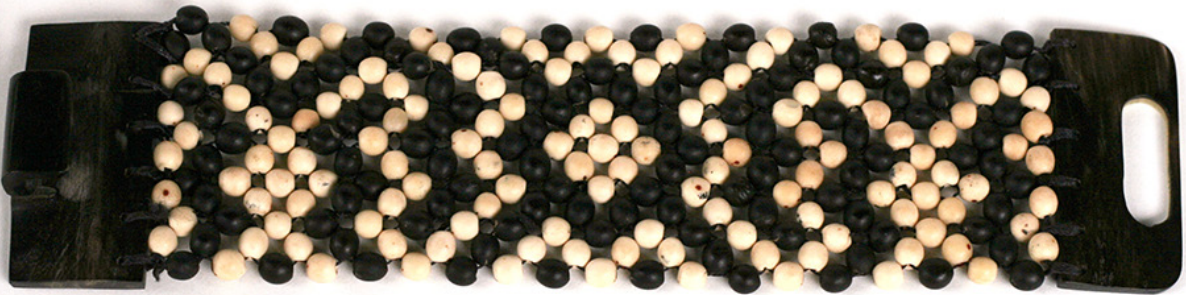

PSJ 611
GLASS BEADED SHOULDER BAG
W LEATHER STRAP
BLACK & BLUE COMBINATION

PSJ 510
ACHIRA SEED BEADED CUFF
WITH BONE CLOSURE