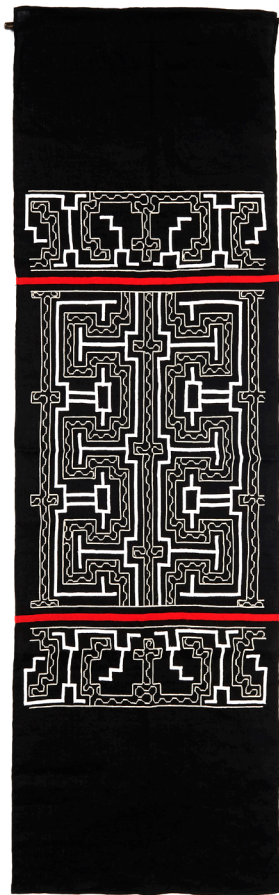

SHIIBO
COLLECTIVE

PRODUCT CATALOGUE
FALL/HOLIDAY 2016

BRAND[TRADE]

INQUIRIES

e-mail: showroom@brandtrade.ca

For more information visit:
www.brandtrade.ca/peru

PSC 106
PAINTED ANCIENT/MODERN OTTOMAN
PAINT WITH DYE + EMBROIDERY
22"X22"X22"

PSC 104 B
MALLA CUBE CUSHION, PAINT WITH DYE
11"X11"X11"

PSC 104 A
EMBROIDERED XAU PILLOW
18"X18"

PSB 502
EMBROIDERED SERPANT PILLOW
12" X 20"

PSC 103 A
APPLIQUED ICARO ASTRAL MAP PILLOW
18"X18"

PSC 102
EMBROIDERED NIGHT SKY ICARO PILLOW
18"X18"

PSW 103 A
APPLIQUE ICARO WALL HANGING
"ASTRAL MAP"
24"X70"

PSW 102
EMBROIDERED ICARO WALL HANGING
"NIGHT SKY"
32"X55"

PSW101
PAINTED ICARO WALL HANGING
"COSMIC SERPENT"
30"X55"

PSC 105 A
PAINTED MALLA ICARO TWIST CUSHION
14"X21"

PSC 105 B
PAINTED XAU ICARO TWIST CUSHION
14"X21"

PSC 109
SONG CLOTH TOTE W LEATHER HANDLE
15.5"X18"

PSJ 611 (PICTURED TOP RIGHT)
GLASS BEADED SHOULDER BAG W LEATHER STRAP
6" X 8"

PSJ 612 (PICTURED MIDDLE)
ACHIRA SEED BEADED CLUTCH
7" X 10"