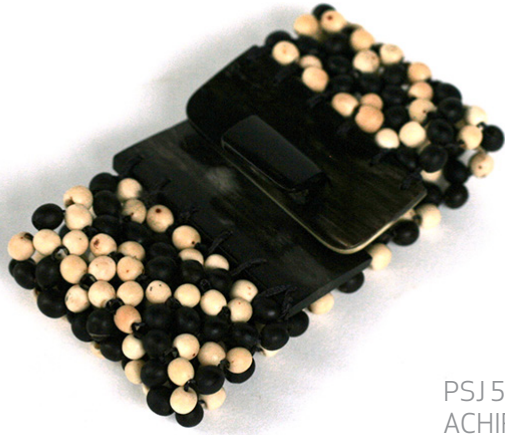

PSB 501 (PICTURED BOTTOM RIGHT)
EMBROIDERED ICARO CLOTH POCHETTE
8" X 11"

PSA 506
GLASS BEADED NECKLACE
AVAILABLE IN BLACK & BLUE COMBINATION,
WHITE & BLACK COMBINATION

PSA 506
GLASS BEADED BRACELET
AVAILABLE IN BLACK & BLUE COMBINATION,
WHITE & BLACK COMBINATION

PSJ 611
GLASS BEADED SHOULDER BAG
W LEATHER STRAP
BLACK & BLUE COMBINATION

PSJ 510
ACHIRA SEED BEADED CUFF
WITH BONE CLOSURE

PSJ 504
MULTI-STRAND SEED NECKLACE WITH SILVER
15.5"

PSJ 505
BLACK & RED SEED NECKLACE WITH SILVER
DETAIL
16.5"

PSJ 509 B
SEED BRACELET (THICKER STRAP)

PSJ 509 A
SEED BRACELET (THIN STRAP)

PSJ 511 B
NECKLACE IN GREY & NATURAL SEEDS
AVAILABLE IN TWO LENGTHS:
48", 16"

PSJ 511 A
NECKLACE IN RED & BLACK SEEDS
AVAILABLE IN TWO LENGTHS:
48", 16"