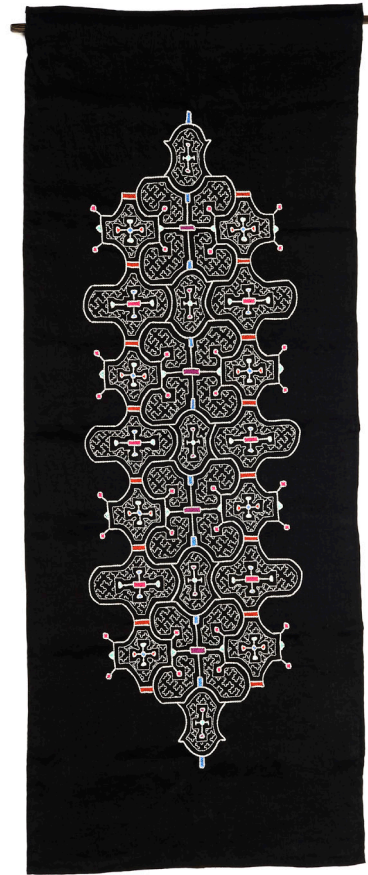

SHIIBO
COLLECTIVE

PRODUCT CATALOGUE
FALL/HOLIDAY 2016

BRAND[TRADE]

INQUIRIES

e-mail: showroom@brandtrade.ca

For more information visit:
www.brandtrade.ca/peru

PSC 106
PAINTED ANCIENT/MODERN OTTOMAN
PAINT WITH DYE + EMBROIDERY
22"X22"X22"

PSC 104 B
MALLA CUBE CUSHION, PAINT WITH DYE
11"X11"X11"

PSC 104 A
EMBROIDERED XAU PILLOW
18"X18"

PSB 502
EMBROIDERED SERPANT PILLOW
12" X 20"

PSC 103 A
APPLIQUED ICARO ASTRAL MAP PILLOW
18"X18"

PSC 102
EMBROIDERED NIGHT SKY ICARO PILLOW
18"X18"

PSW 103 A
APPLIQUE ICARO WALL HANGING
"ASTRAL MAP"
24"X70"

PSW 102
EMBROIDERED ICARO WALL HANGING
"NIGHT SKY"
32"X55"

PSW101
PAINTED ICARO WALL HANGING
"COSMIC SERPENT"
30"X55"

PSC 105 A
PAINTED MALLA ICARO TWIST CUSHION
14"X21"

PSB 501 (PICTURED BOTTOM RIGHT)
EMBROIDERED ICARO CLOTH POCHETTE
8" X 11"

PSA 506
GLASS BEADED NECKLACE
AVAILABLE IN BLACK & BLUE COMBINATION,
WHITE & BLACK COMBINATION

PSA 506
GLASS BEADED BRACELET
AVAILABLE IN BLACK & BLUE COMBINATION,
WHITE & BLACK COMBINATION