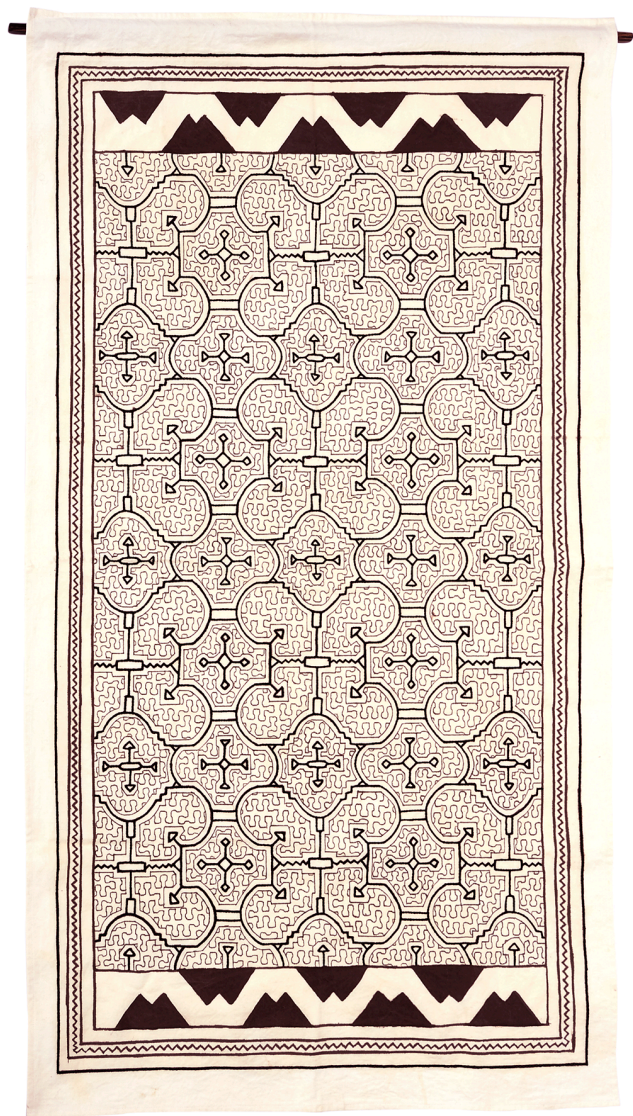

PSC 104 B
MALLA CUBE CUSHION, PAINT WITH DYE
11"X11"X11"

PSC 104 A
EMBROIDERED XAU PILLOW
18"X18"

PSB 502
EMBROIDERED SERPANT PILLOW
12" X 20"

PSC 103 A
APPLIQUED ICARO ASTRAL MAP PILLOW
18"X18"

PSC 102
EMBROIDERED NIGHT SKY ICARO PILLOW
18"X18"

PSW 103 A
APPLIQUE ICARO WALL HANGING
"ASTRAL MAP"
24"X70"

PSW 102
EMBROIDERED ICARO WALL HANGING
"NIGHT SKY"
32"X55"

PSW101
PAINTED ICARO WALL HANGING
"COSMIC SERPENT"
30"X55"

PSC 105 A
PAINTED MALLA ICARO TWIST CUSHION
14"X21"

PSB 501 (PICTURED BOTTOM RIGHT)
EMBROIDERED ICARO CLOTH POCHETTE
8" X 11"

PSA 506
GLASS BEADED NECKLACE
AVAILABLE IN BLACK & BLUE COMBINATION,
WHITE & BLACK COMBINATION

PSA 506
GLASS BEADED BRACELET
AVAILABLE IN BLACK & BLUE COMBINATION,
WHITE & BLACK COMBINATION