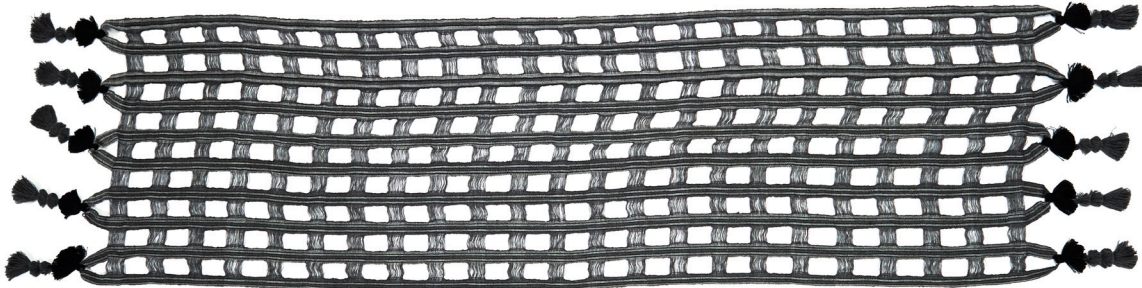

PRODUCT CATALOGUE
FALL/HOLIDAY 2016

BRAND[TRADE]

INQUIRIES

e-mail: showroom@brandtrade.ca

For more information visit:
www.brandtrade.ca/peru

PPA125-B
ALPACA KNIT THROW
GREY

PPA125-A
ALPACA KNIT PONCHO
GREY

PNK 323 B
SURI HANDSPUN ALPACA LACE KNIT SQUARE (44" X 44")
AVAILABLE IN BLACK, COCHINEAL RED, ORANGE

PNK 334
SURI ALPACA HANDSPUN LACE KNIT SOCKS (11" L)
AVAILABLE IN BLACK, COCHINEAL RED, ORANGE

PPB123
ALPACA & SILK
FRINGED SCARF WITH TWIST YARN STRIPE (78"X30")
AVAILABLE IN GREY, BLACK

PPB124
ALPACA & SILK
GAUZE KNIT SCARF WITH BEADED TASSEL (78"X30")
AVAILABLE IN CHARCOAL, RED

PPC122
WOOL TEXTURE WOVEN PILLOW
BLACK & WHITE WITH RED ACCENT (12"X18")

PPC125
WOOL TEXTURE WOVEN PILLOW
BLACK & WHITE WITH RED ACCENT (12"X18")

PPC124
WOOL TEXTURE WOVEN PILLOW
BLACK & WHITE WITH RED ACCENT (18"X18")

PPB122
ALPACA RIBBON WEAVE "BLESSING" DRAPE (68"X20")
AVAILABLE IN GREY, RED, MULTICOLOUR

PPC 119-B
BUBBLE KNIT BOLSTER (12"X18")
AVAILABLE IN BLACK W CREAM,
CREAM W BLACK

PPC 119-A
BUBBLE KNIT BOLSTER (18"X18")
AVAILABLE IN BLACK W CREAM,
CREAM W BLACK