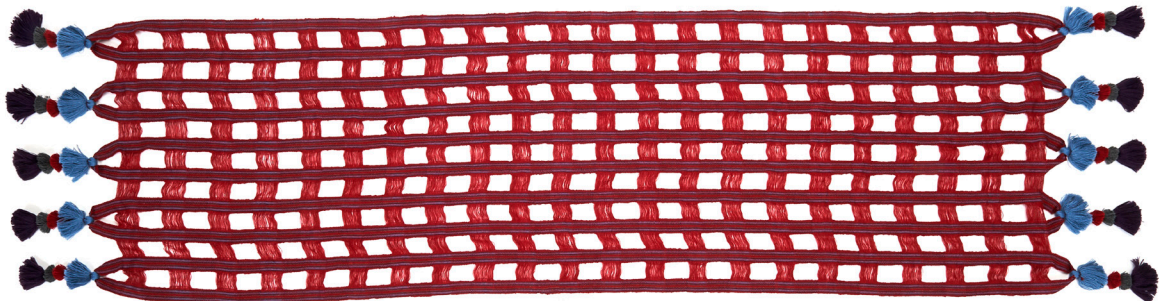

PRODUCT CATALOGUE
FALL/HOLIDAY 2016

BRAND[TRADE]

INQUIRIES

e-mail: showroom@brandtrade.ca

For more information visit:
www.brandtrade.ca/peru

PPA125-B
ALPACA KNIT THROW
GREY

PPA125-A
ALPACA KNIT PONCHO
GREY

PNK 323 B
SURI HANDSPUN ALPACA LACE KNIT SQUARE (44" X 44")
AVAILABLE IN BLACK, COCHINEAL RED, ORANGE

PNK 334
SURI ALPACA HANDSPUN LACE KNIT SOCKS (11" L)
AVAILABLE IN BLACK, COCHINEAL RED, ORANGE

PPB123
ALPACA & SILK
FRINGED SCARF WITH TWIST YARN STRIPE (78"X30")
AVAILABLE IN GREY, BLACK

PPB124
ALPACA & SILK
GAUZE KNIT SCARF WITH BEADED TASSEL (78"X30")
AVAILABLE IN CHARCOAL, RED

PPC122
WOOL TEXTURE WOVEN PILLOW
BLACK & WHITE WITH RED ACCENT (12"X18")

PPC125
WOOL TEXTURE WOVEN PILLOW
BLACK & WHITE WITH RED ACCENT (12"X18")

PPC124
WOOL TEXTURE WOVEN PILLOW
BLACK & WHITE WITH RED ACCENT (18"X18")

PNK 123 A & B
SURI HANDSPUN ALPACA BLENDED KNIT SCARF
AVAILABLE IN GREY W COCHINEAL , BLACK W WHITE

PPK 201
ALPACA GLOVES W TIPPING
AVAILABLE IN CHARCOAL W CREAM, TAUPE W CHARCOAL, S&P W BLACK

PPK204 MITTLETS / PPK 202 MITTENS W FOLD OVER FLAP
ALPACA KNIT WITH TIPPING
AVAILABLE IN CHARCOAL W CREAM, TAUPE W CHARCOAL, S&P W BLACK